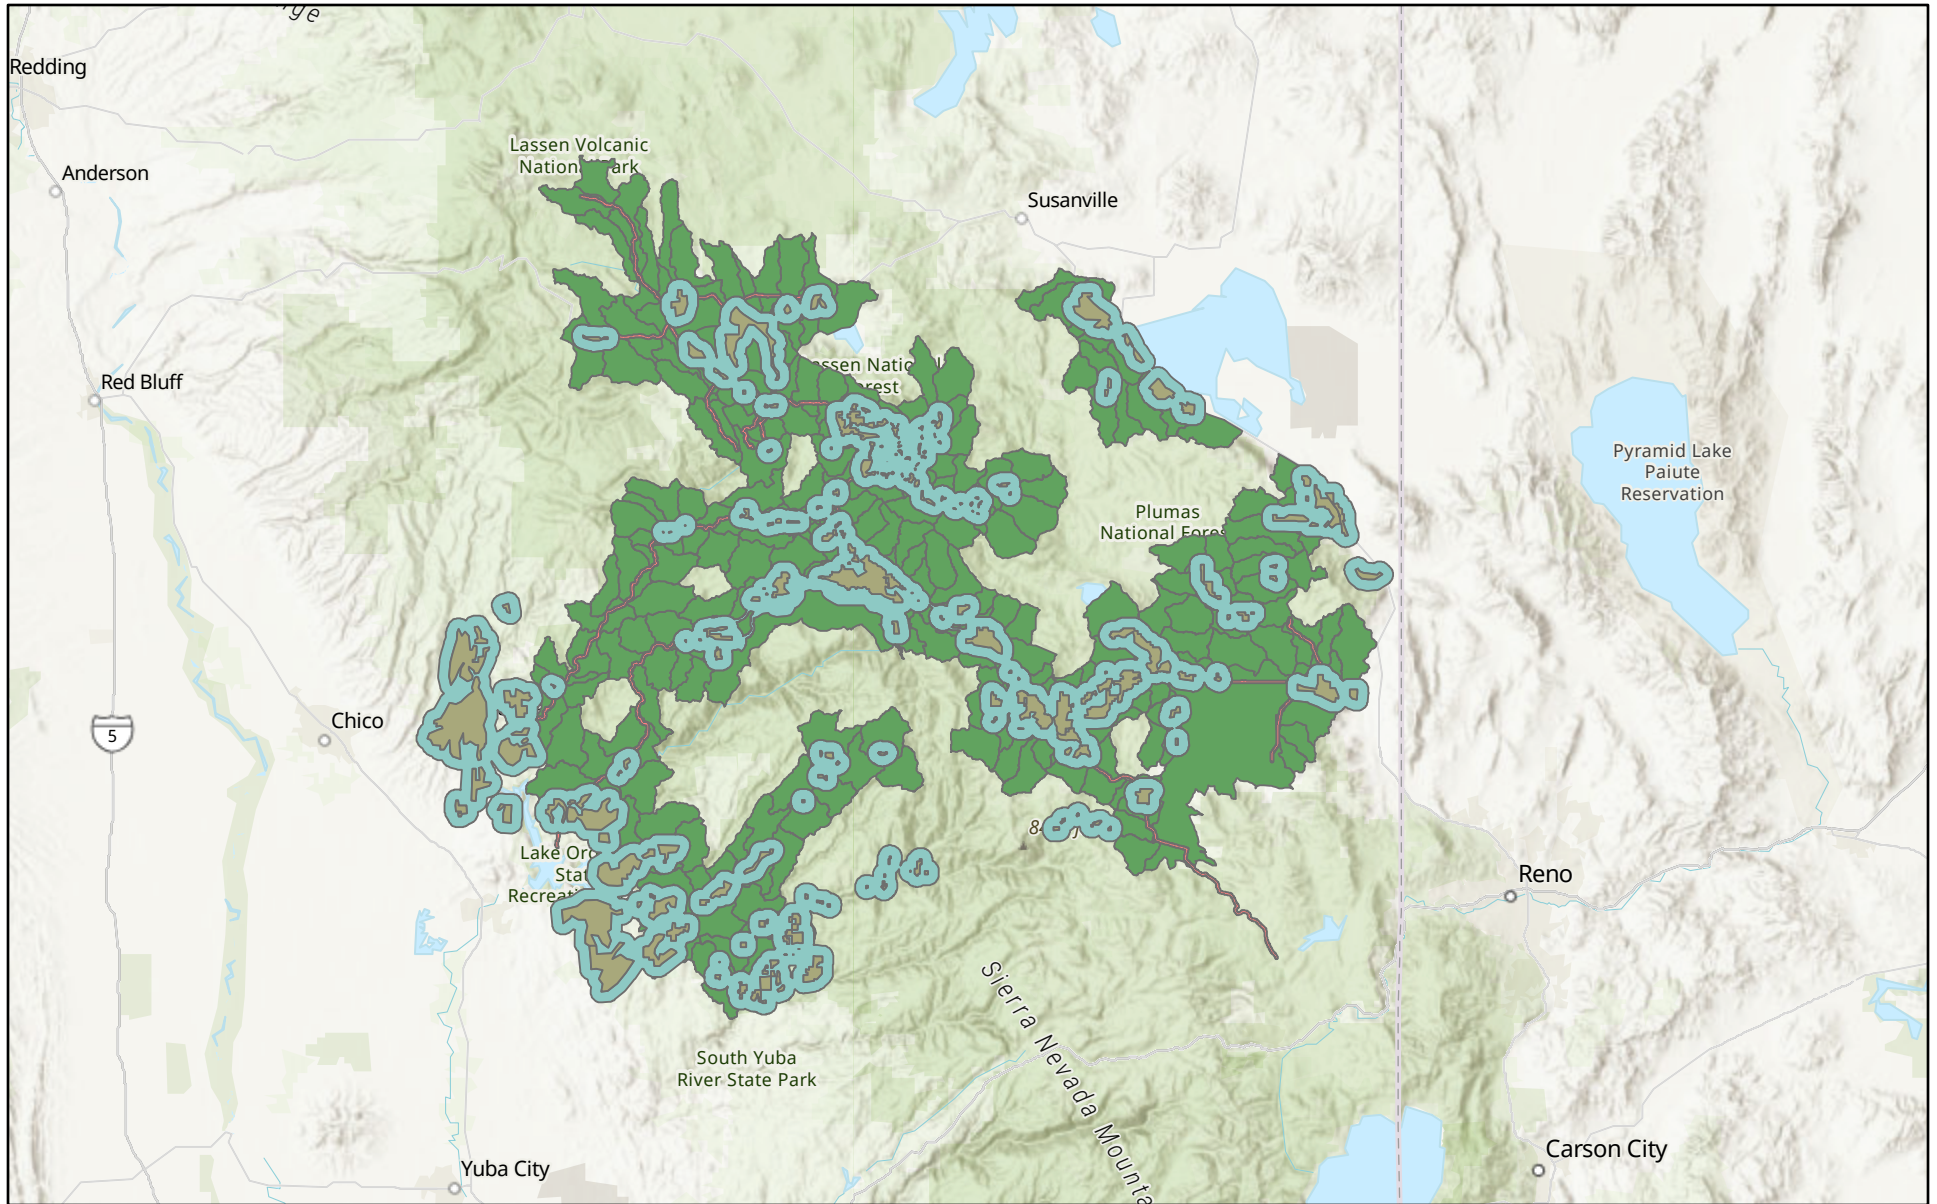

Plumas County Proposed WUI Update

9/22/2023

Proposed Updated WUI Boundary

Defense Zone

Defense Zone - Evacuation Route

Threat Zone

Urban Core

World Hillshade

1:1,438,701

California State Parks, Esri, HERE, Garmin, FAO, NOAA, USGS, Bureau of Land Management, EPA, NPS, Esri, CGIAR, USGS