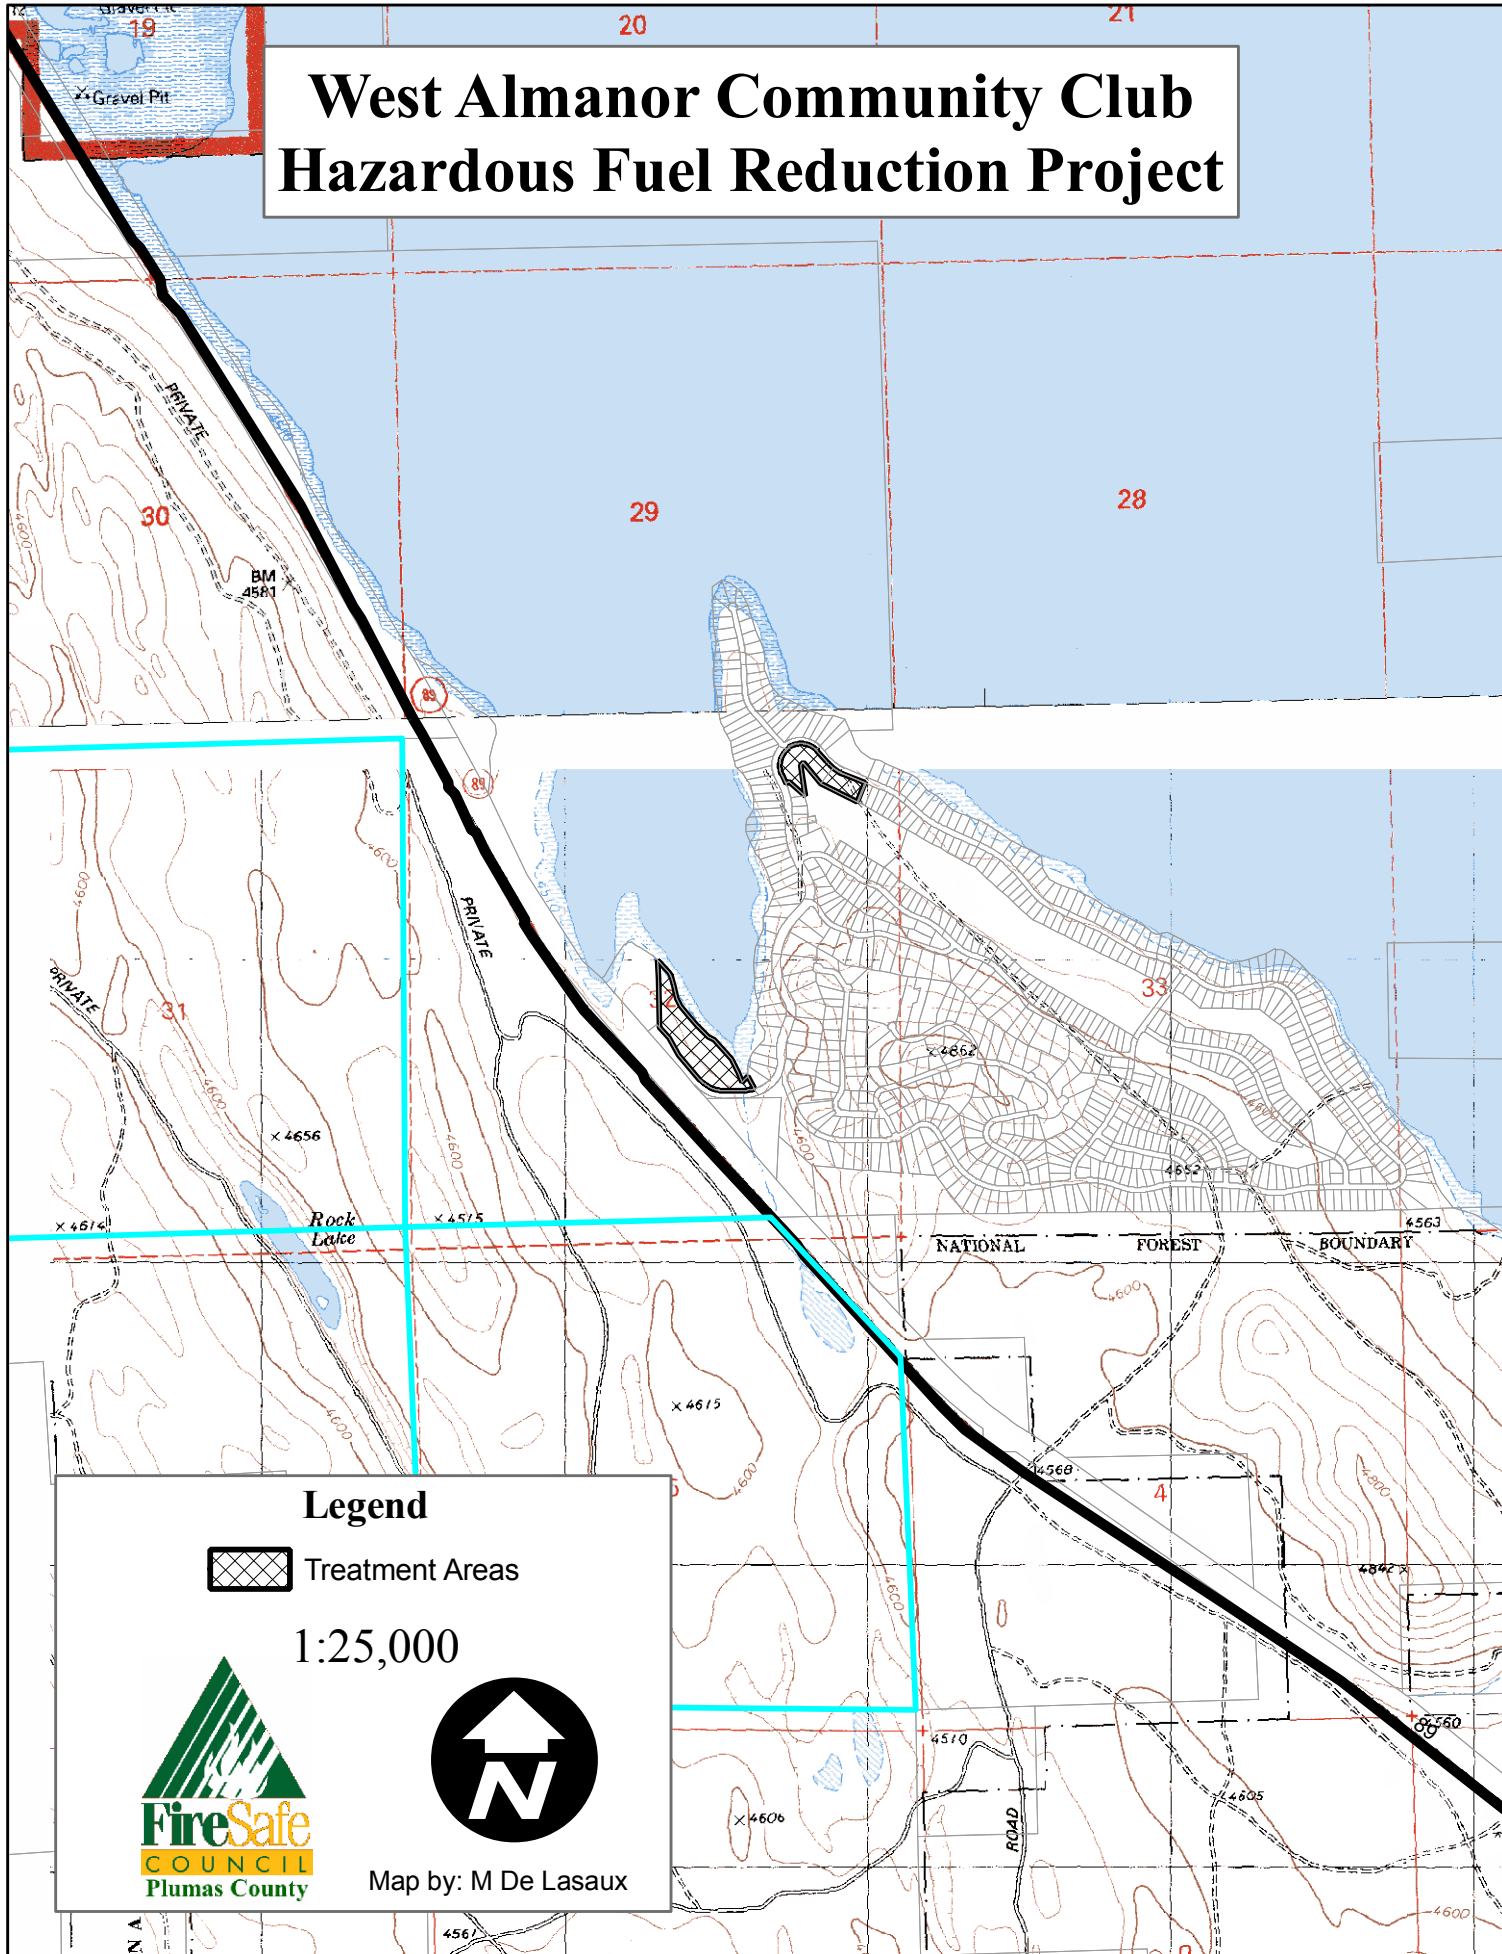

West Almanor Community Club Hazardous Fuel Reduction Project

Legend

 Treatment Areas

1:25,000

Map by: M De Lasaux