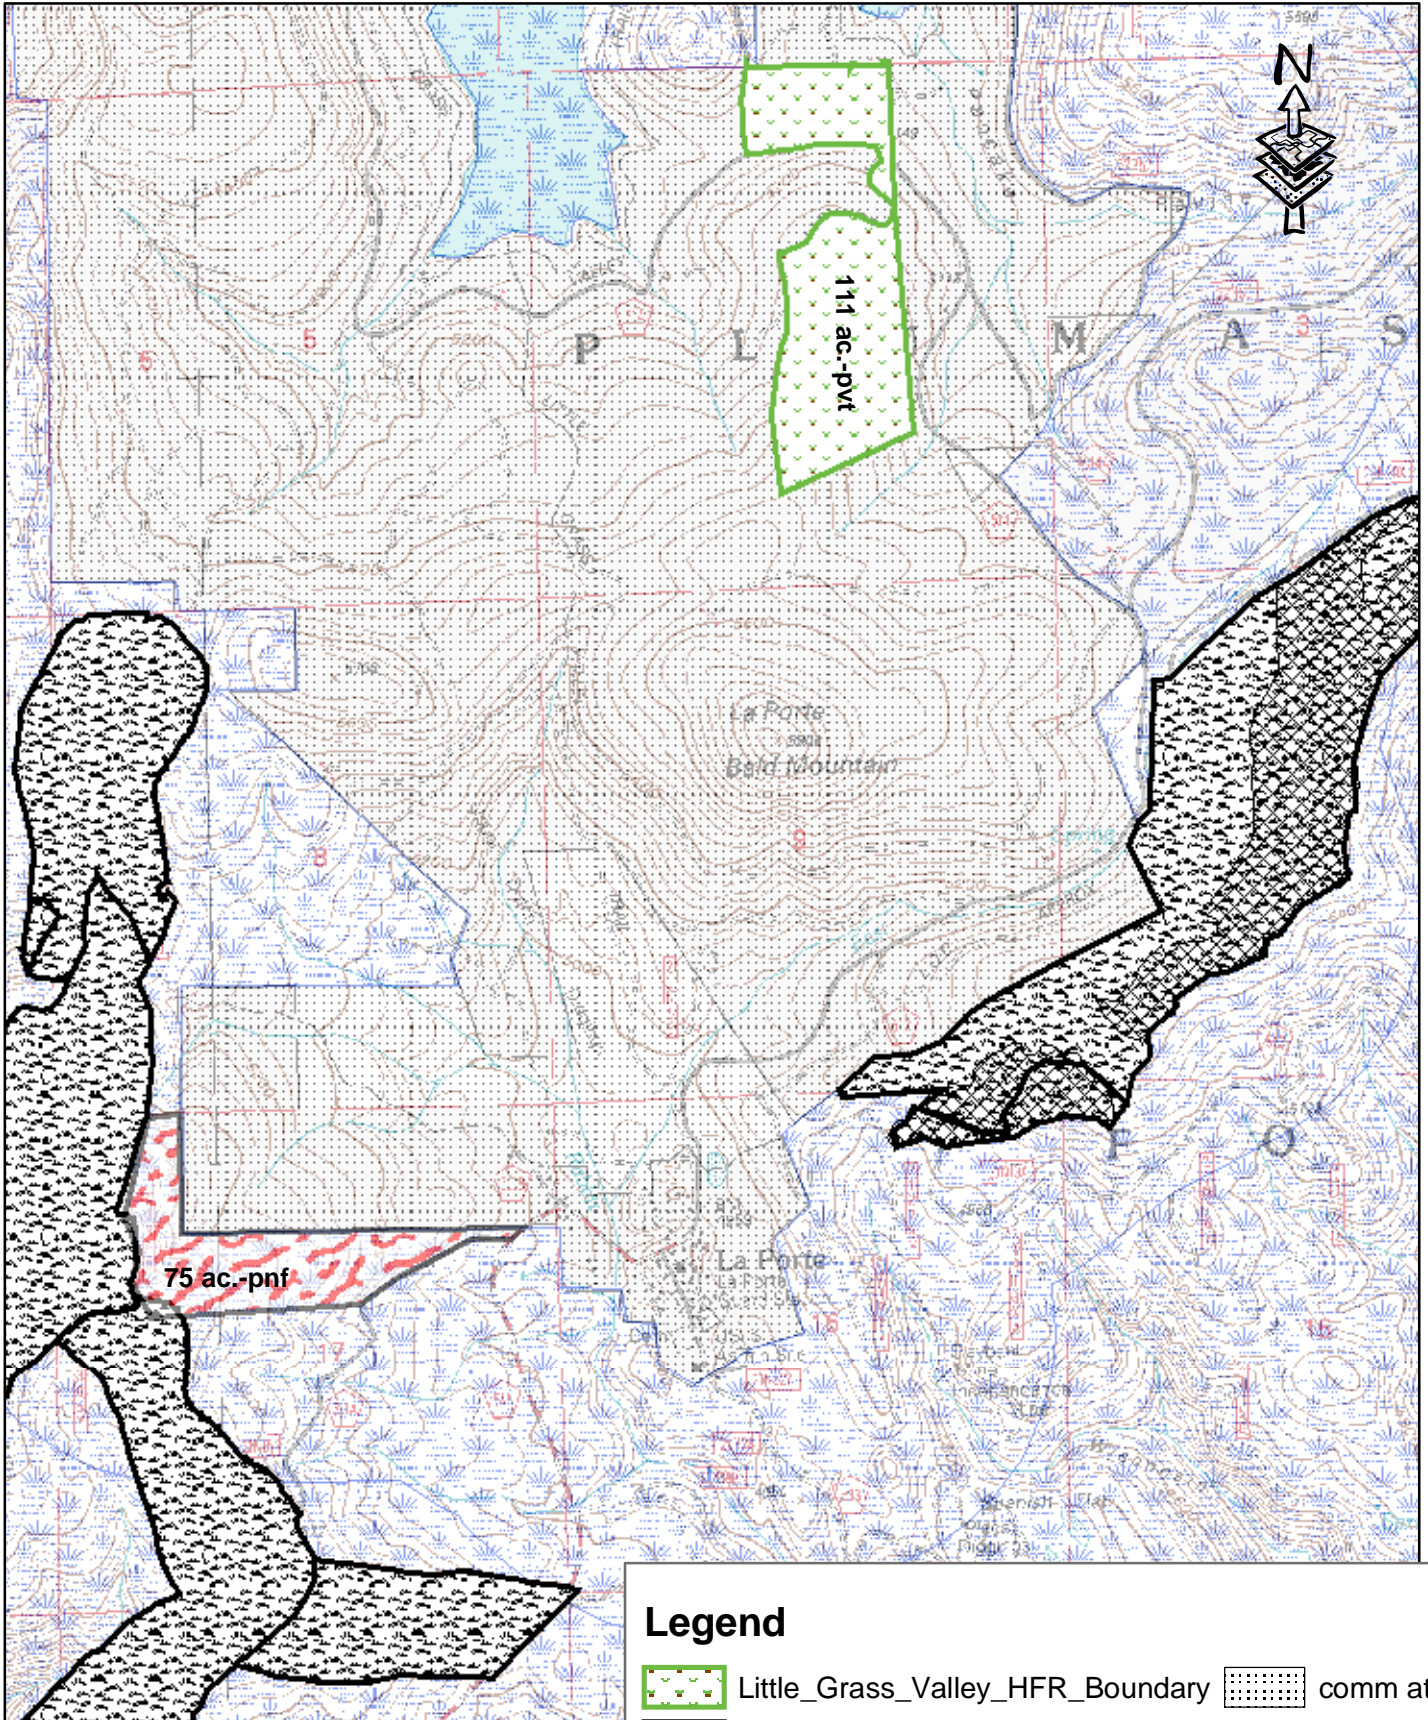

La Porte RAC Projects

La Porte Pines and Little Grass Valley

0 0.5 1 Miles

1:24,000

Legend

- | | | | |
|---|----------------------------------|---|--------------|
|  | Little_Grass_Valley_HFR_Boundary |  | comm at risk |
|  | LaPorte_Pines_HFR_Boundary |  | wui |
|  | upperplate_complete_pnf | | |
|  | sugarberry_proposed_pnf | | |